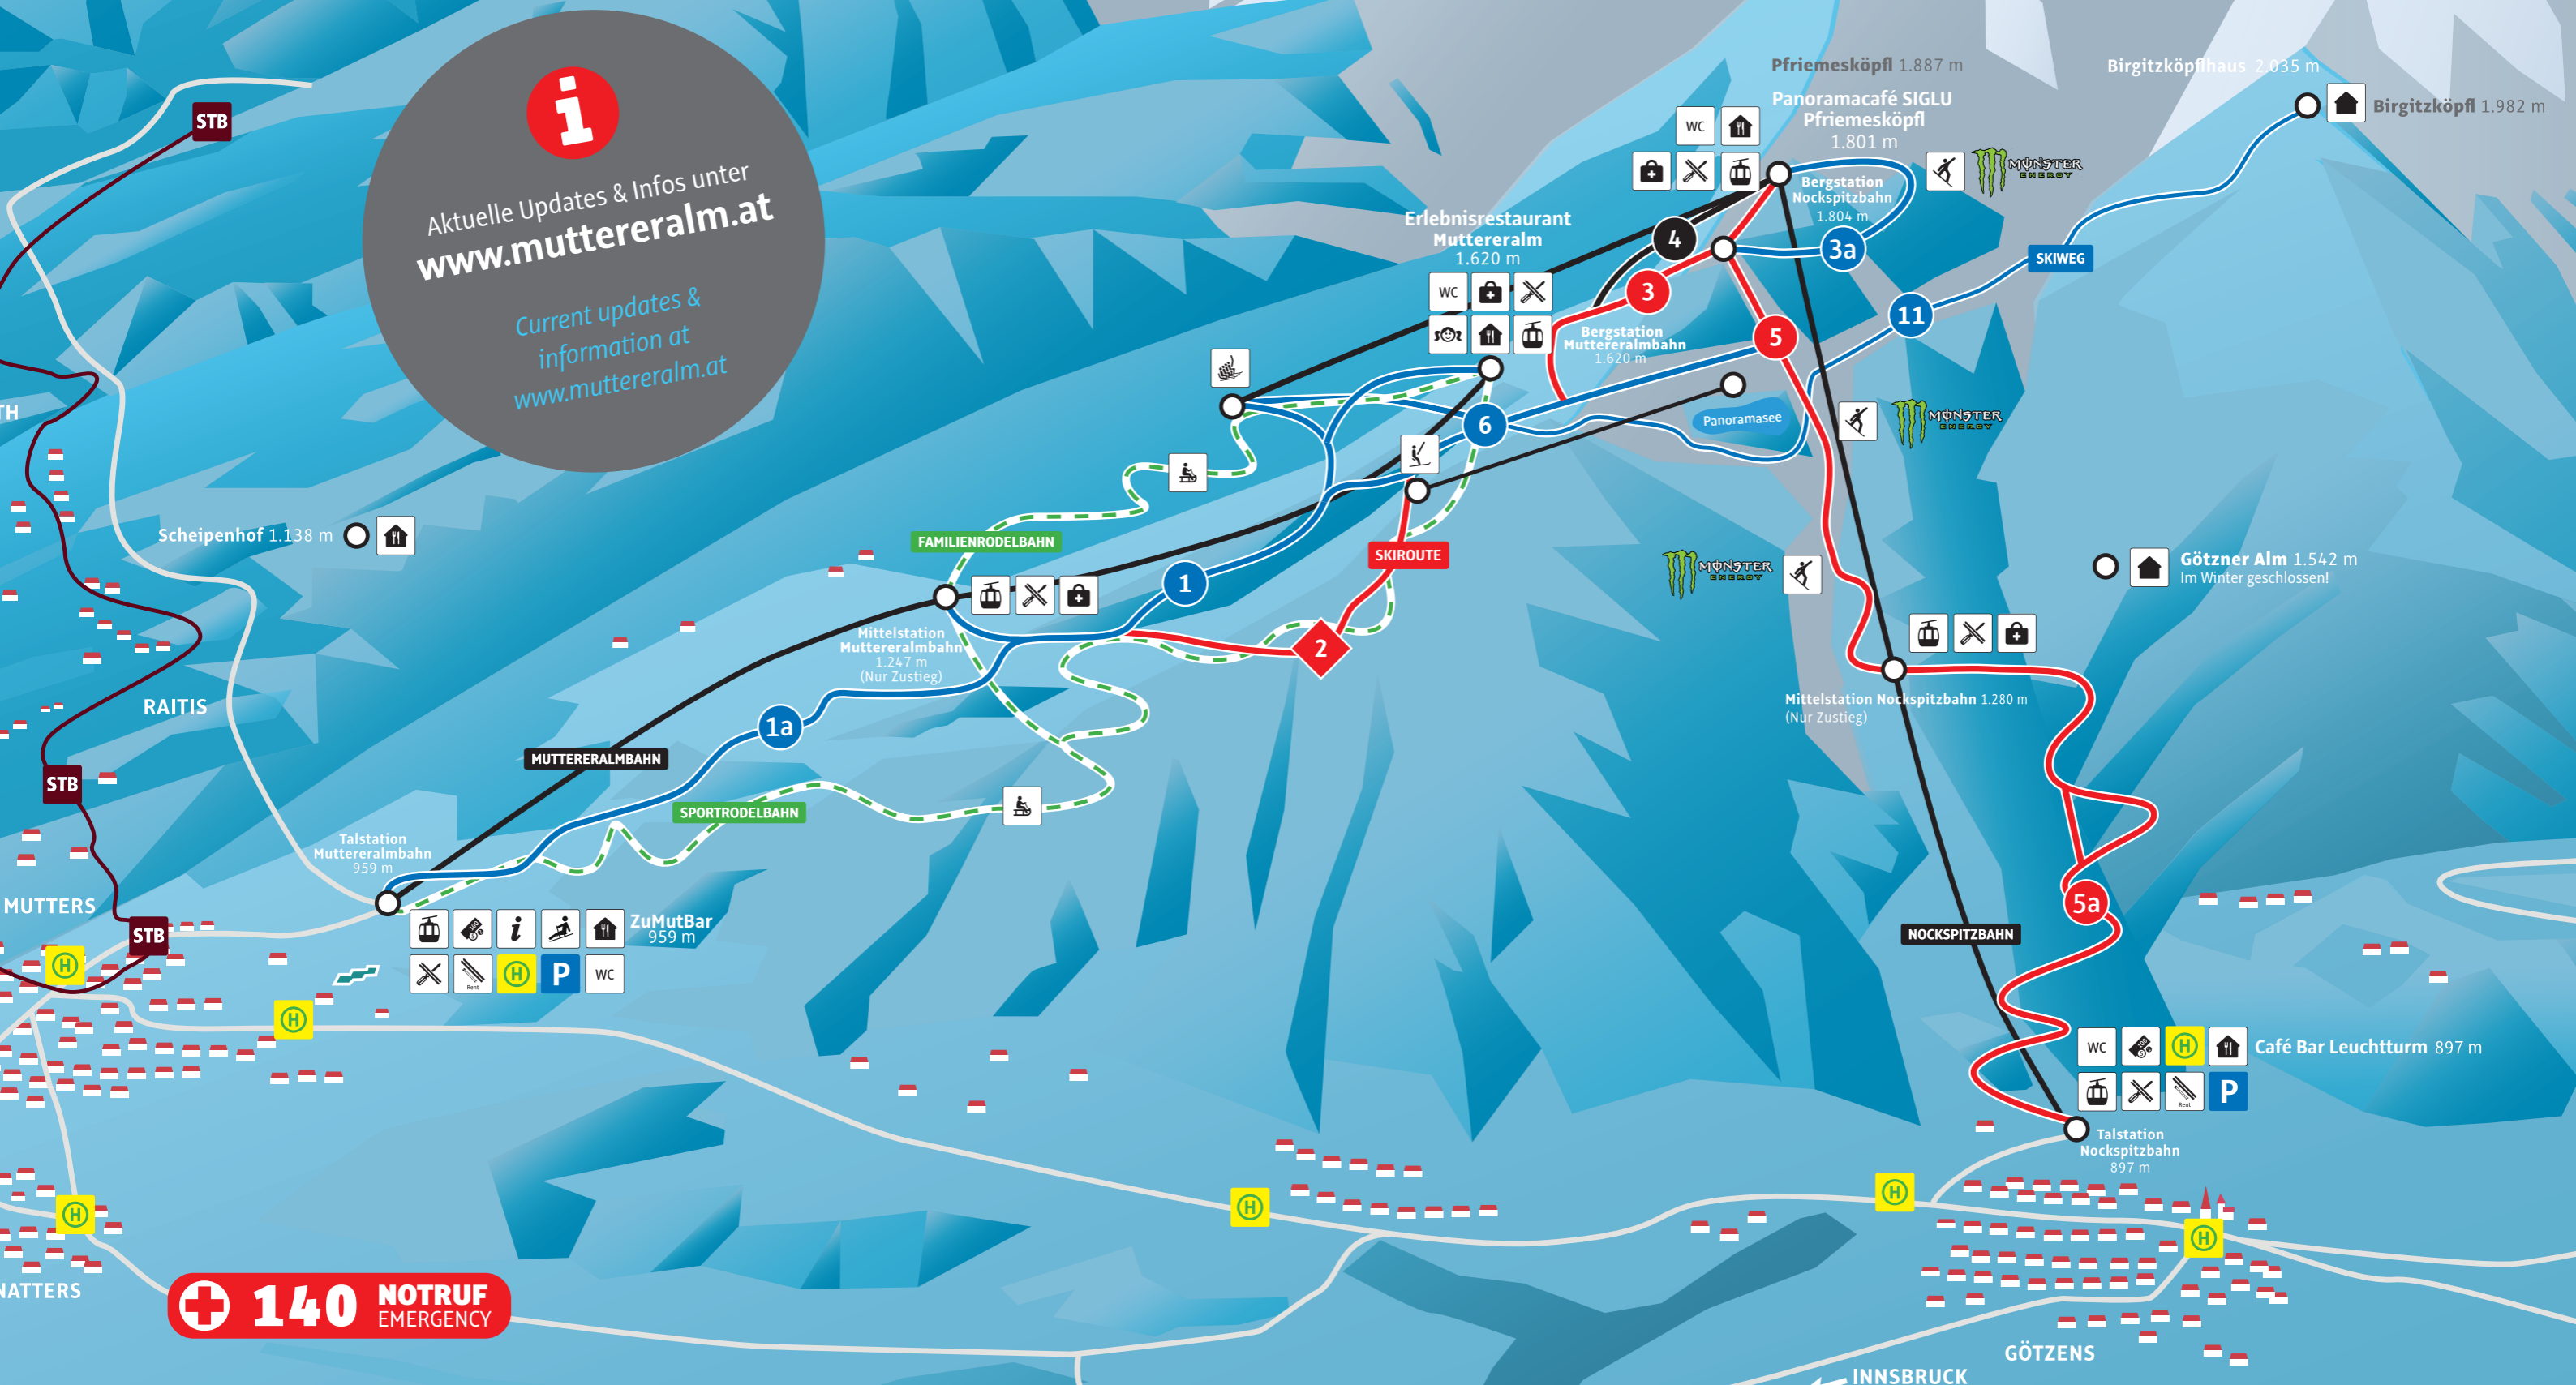

i
 Aktuelle Updates & Infos unter
www.muttereralm.at
 Current updates &
 information at
www.muttereralm.at

140 NOTRUF
 EMERGENCY

Legende Legend

- | | | | | |
|---------------------------|------------------------------|--|----------------------------|------------------------------------|
| Bergbahn
Cable car | Alm/Restaurant
Restaurant | Reparatur Station
Repair Station | Schlepplift
Button lift | Snooc Verleih
Snooc rental |
| Ticket
Ticket purchase | Erste Hilfe
First Aid | Shop & Skiservice
Shop & Skiservice | Kinderland
Kids area | Haltestelle
Bus stop |
| Infopoint
Info point | Rodelbahn
Toboggan run | 4er Sessellift
4 seater Chairlift | Snowpark
Snowpark | Stubaitalbahnen
Stubaitalbahnen |

Streckentypen Slopes difficulty

- | | | |
|------------------------|------------------------|---------------------------|
| Leicht
Easy | Schwer
Expert | Rodelbahn
Toboggan run |
| Mittel
Intermediate | Transport
Transport | |

i
 Aktuelle Updates & Infos unter
www.muttereralm.at
 Current updates &
 information at
www.muttereralm.at

140 NOTRUF
 EMERGENCY